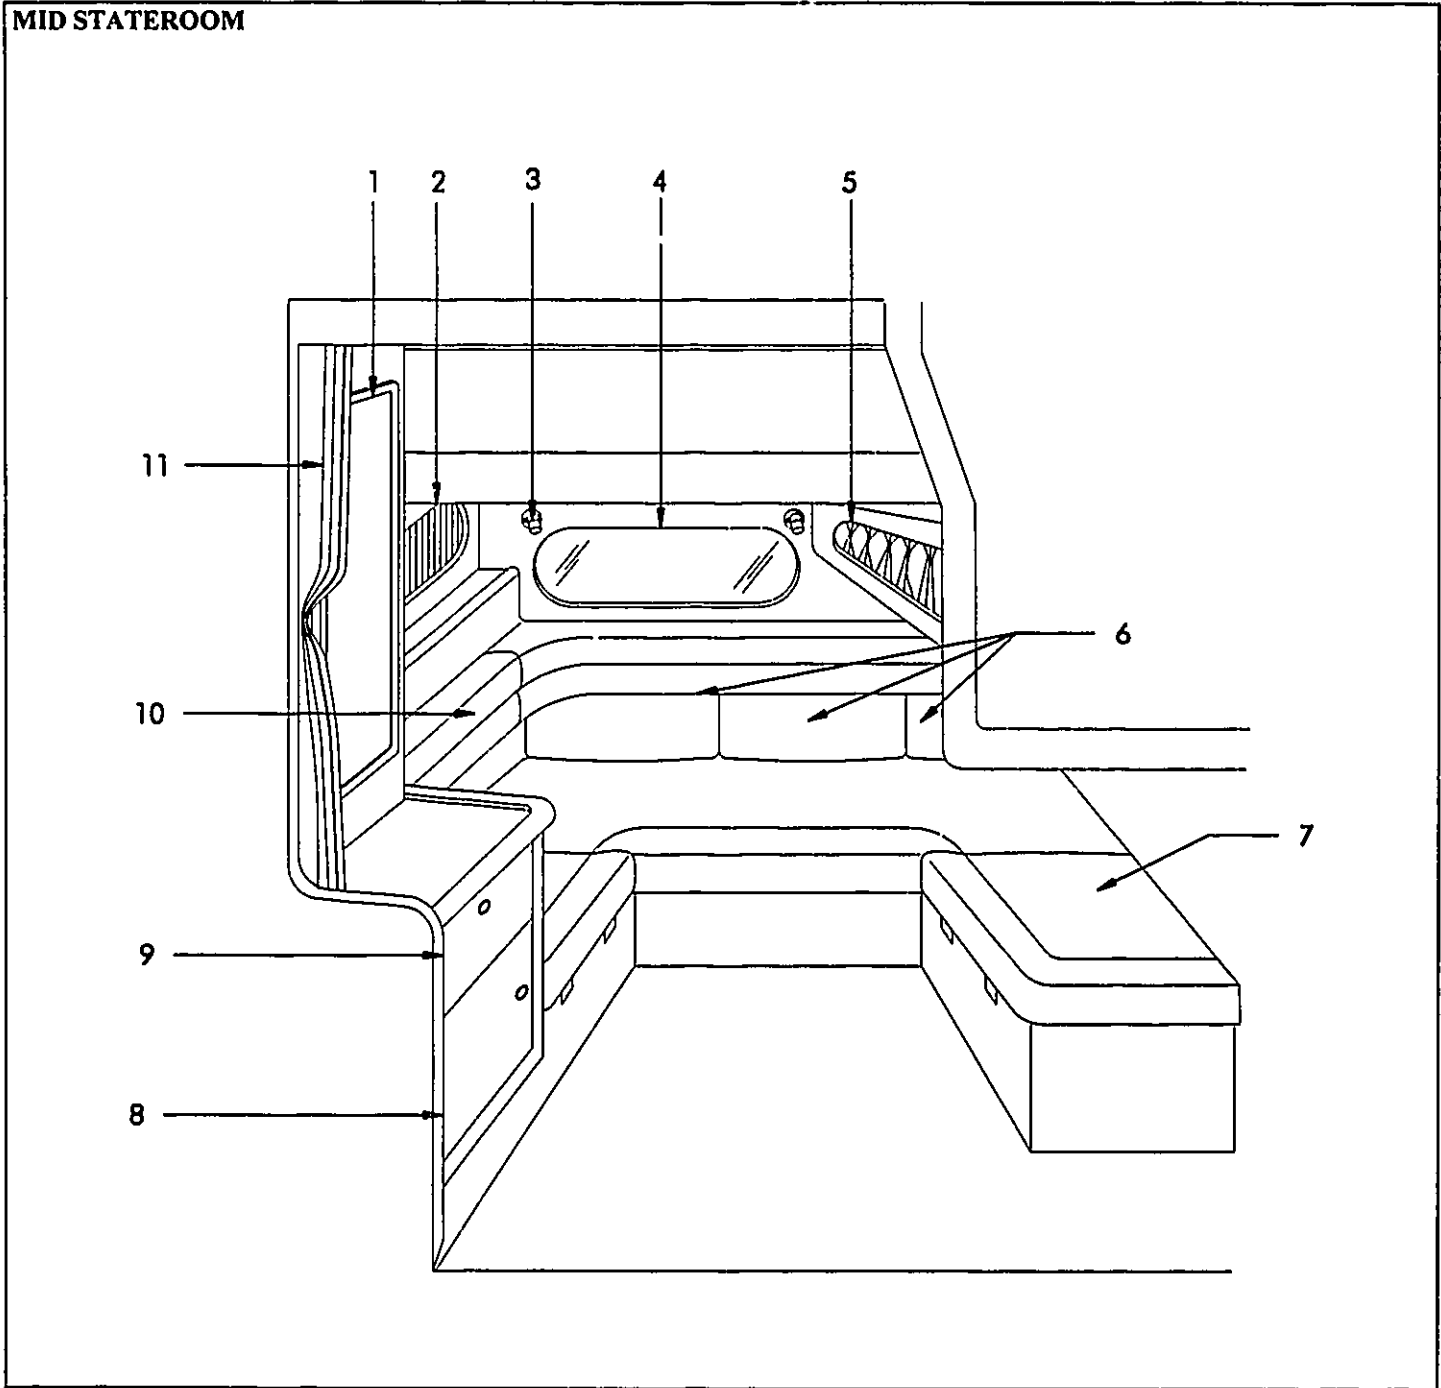

MID STATEROOM