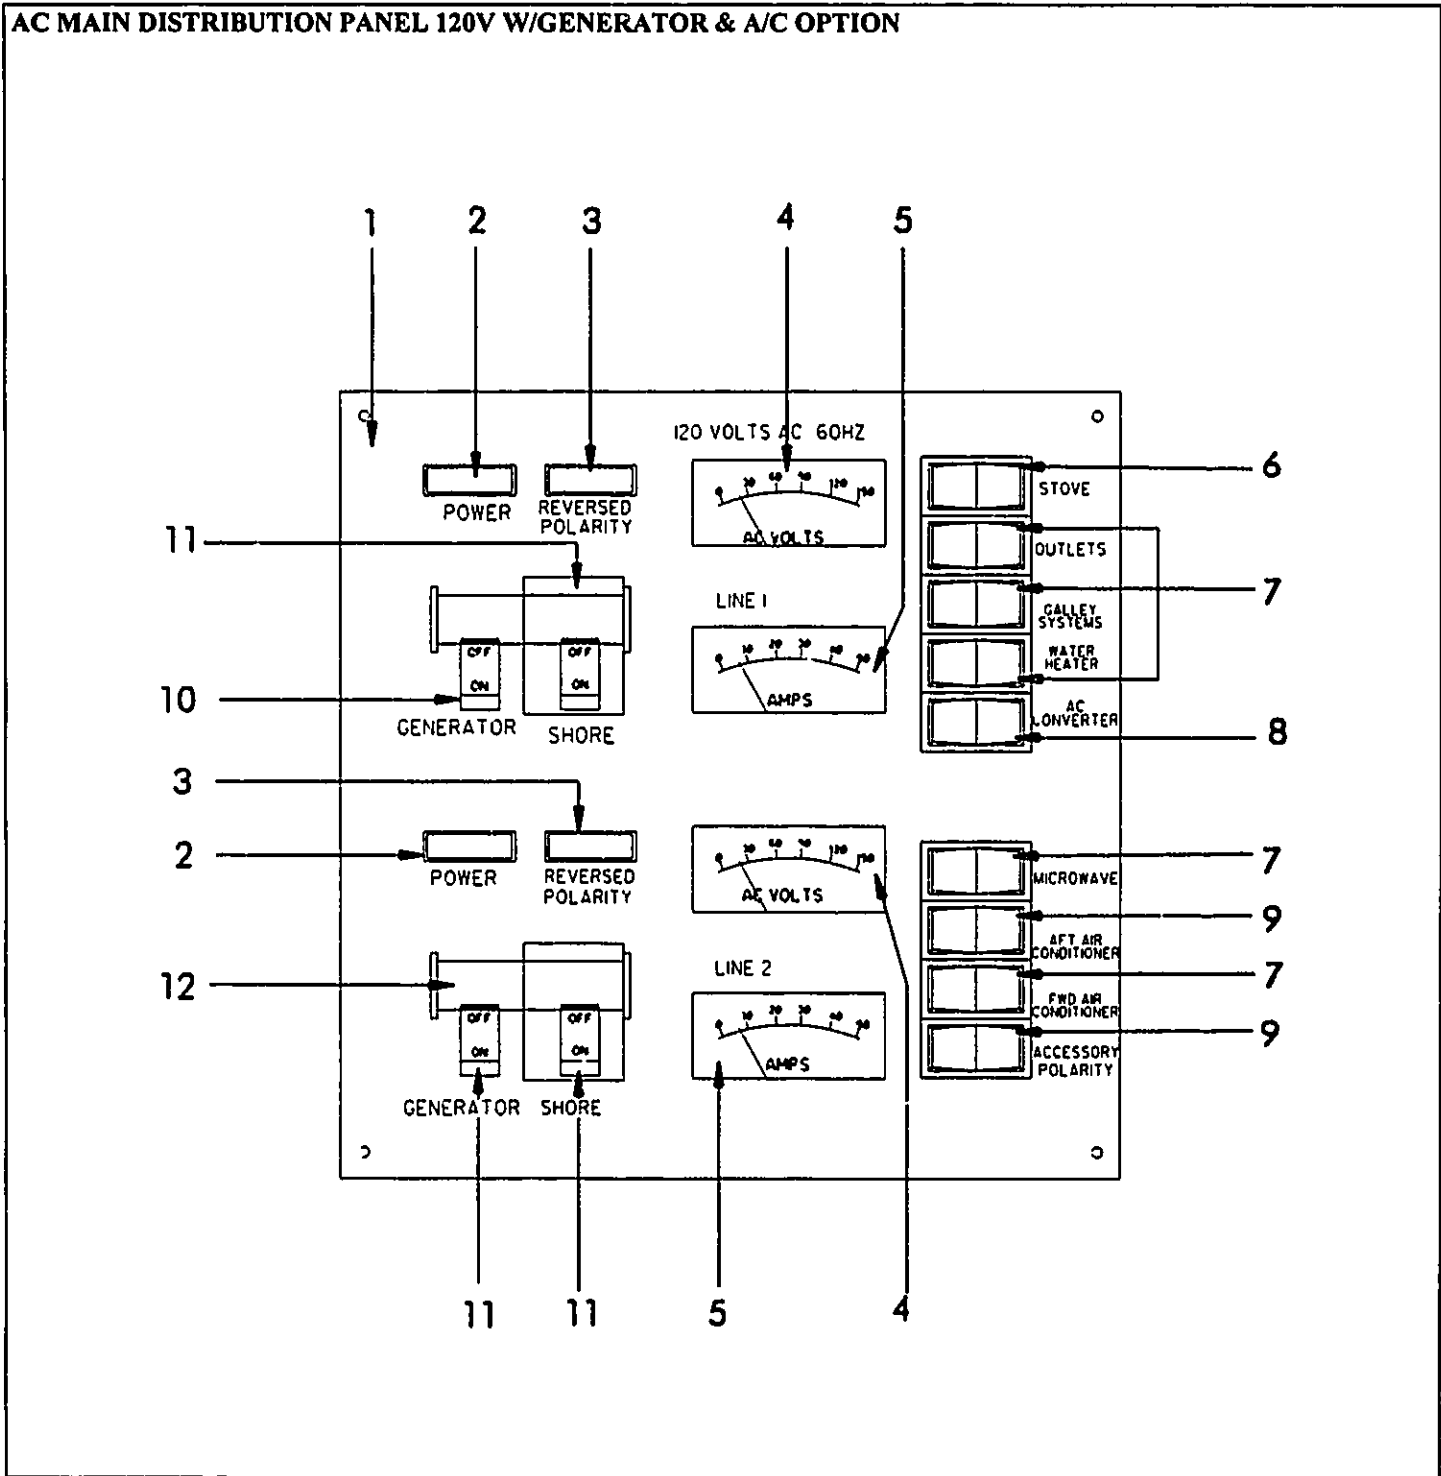

AC MAIN DISTRIBUTION PANEL 120V W/GENERATOR & A/C OPTION