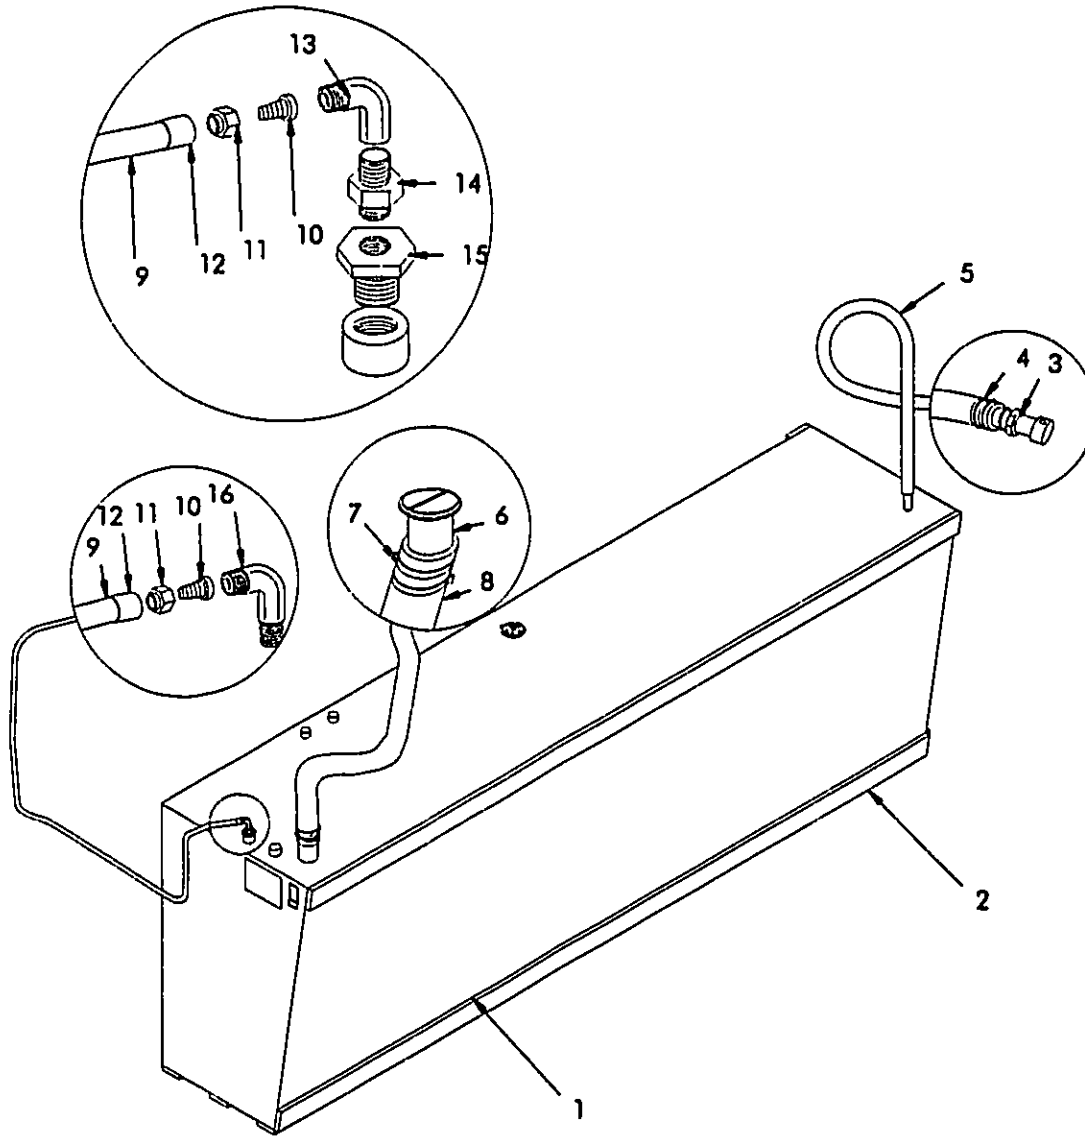

FUEL

FUEL

- 1 761569 TANK FUEL 330DA 95 (112GAL PORT)
- 761577 TANK FUEL 330DA 95 (108GAL STBD)
- 2 485318 TAPE FOAM CLOSED-CELL NEOPRENE 3/8 X 2
- 3 126888 VENT FUEL/WATER TANK 5/8 X 3
- 4 123406 CLAMP HOSE #12 1/2 1 25 SS
- 5 123778 HOSE FUEL 5/8 TYPE A CLASS 2 (KX)
- 633081 HOSE FUEL 5/8 TYPE A CLASS 1 (PC)
- 6 291682 DECK PLATE GAS SS
- 7 123489 CLAMP HOSE #24 1 2 SS
- 8 123745 HOSE FUEL 1 5 TYPE A CLASS 2
- 9 684738 HOSE FUEL 3/8 TYPE A CLASS 1
- 10 139972 FITTING BRASS 3/8 SAE INV FLARE X 3/8 BARB

- 11 139931 NUT FUEL LINE NUT
- 12 139980 FERRULE FUEL LINE 3/8
- 13 140459 ELBOW BRASS 90DEG 3/8 SAE X 1/4 FPT
- 14 140491 VALVE BRASS ANTI-SIPHON 1/4 X 1/4 MPT
- 15 147561 BUSHING SS THD 1/4 FPT X 1/2 MPT
- 16 140467 ELBOW BRASS 90DEG 3/8 SAE X 1/4 MPT

NOT SHOWN

- 129189 ANGLE ALUM 1/8 X 15 X 15 X 16
- 481184 LABEL WARNING LEAKING FUEL FIRE/EXPL HAZARD
- 676122 ANGLE PVC 1 5 X 15 X 3/16 GREY
- 821884 SENDING UNIT FUEL UNIVERSAL