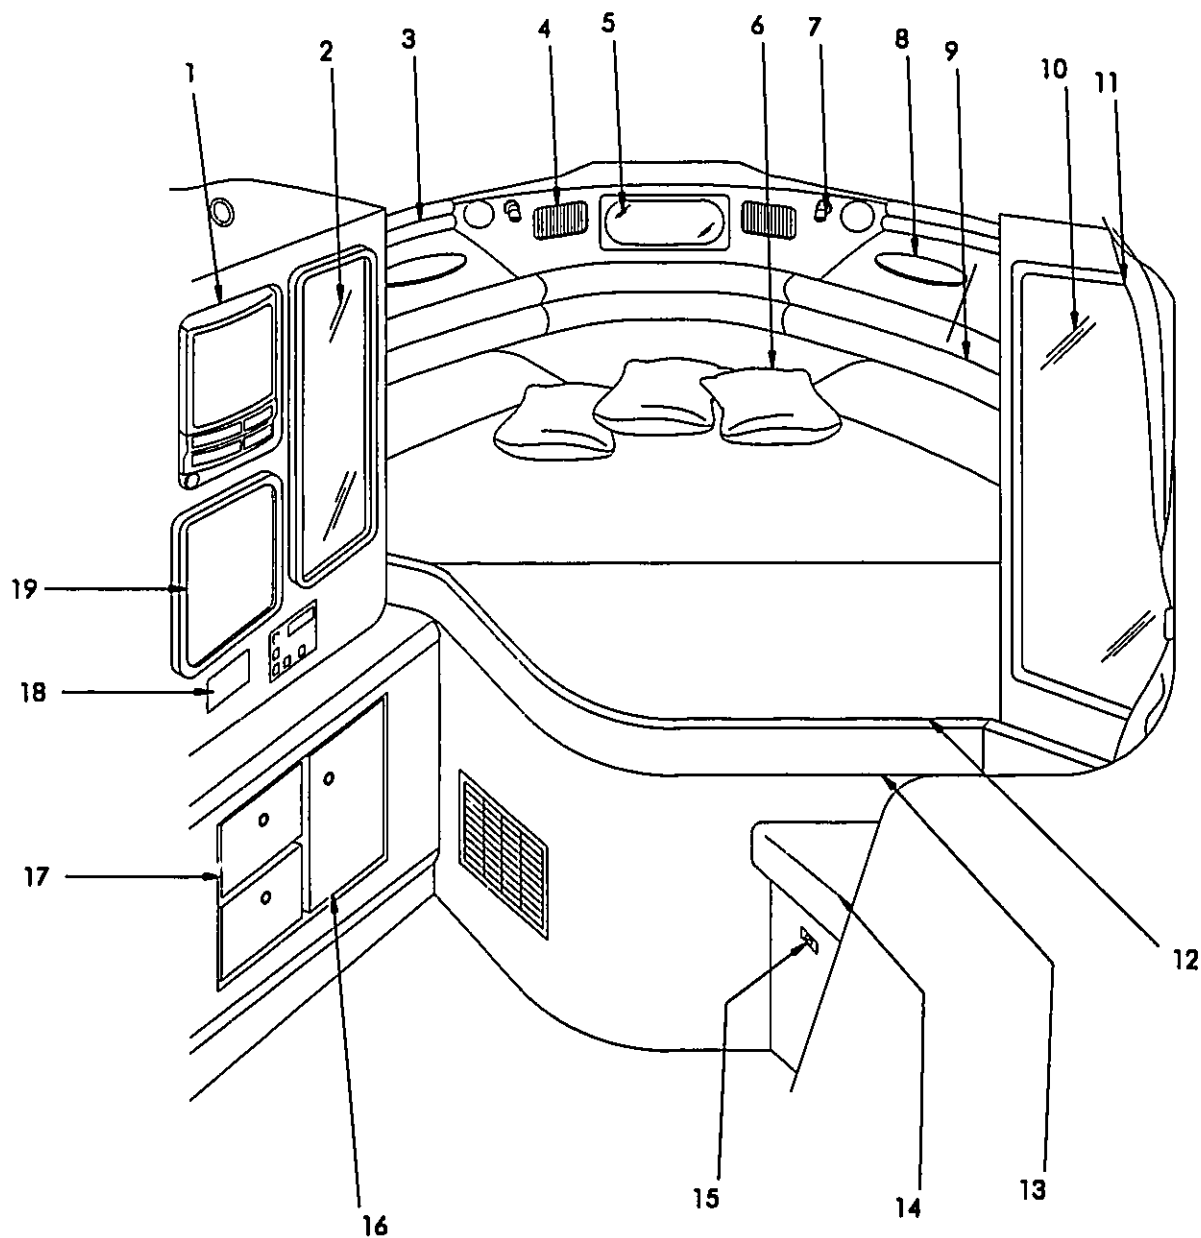

FORWARD STATEROOM