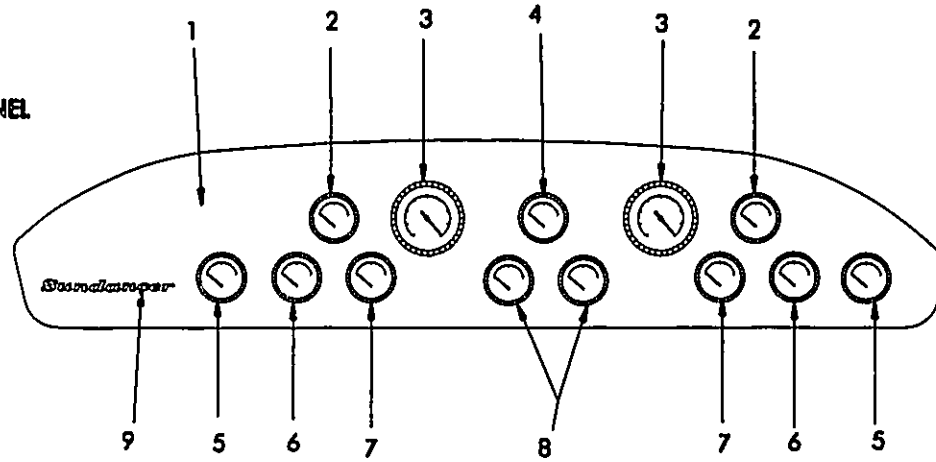

ELECTRICAL/DASH

GUAGE PANEL