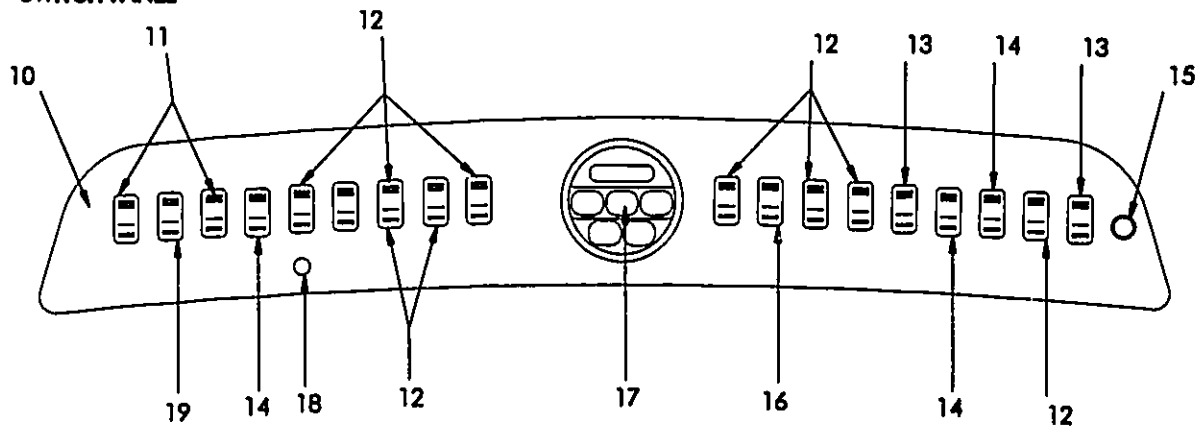

SWITCH PANEL