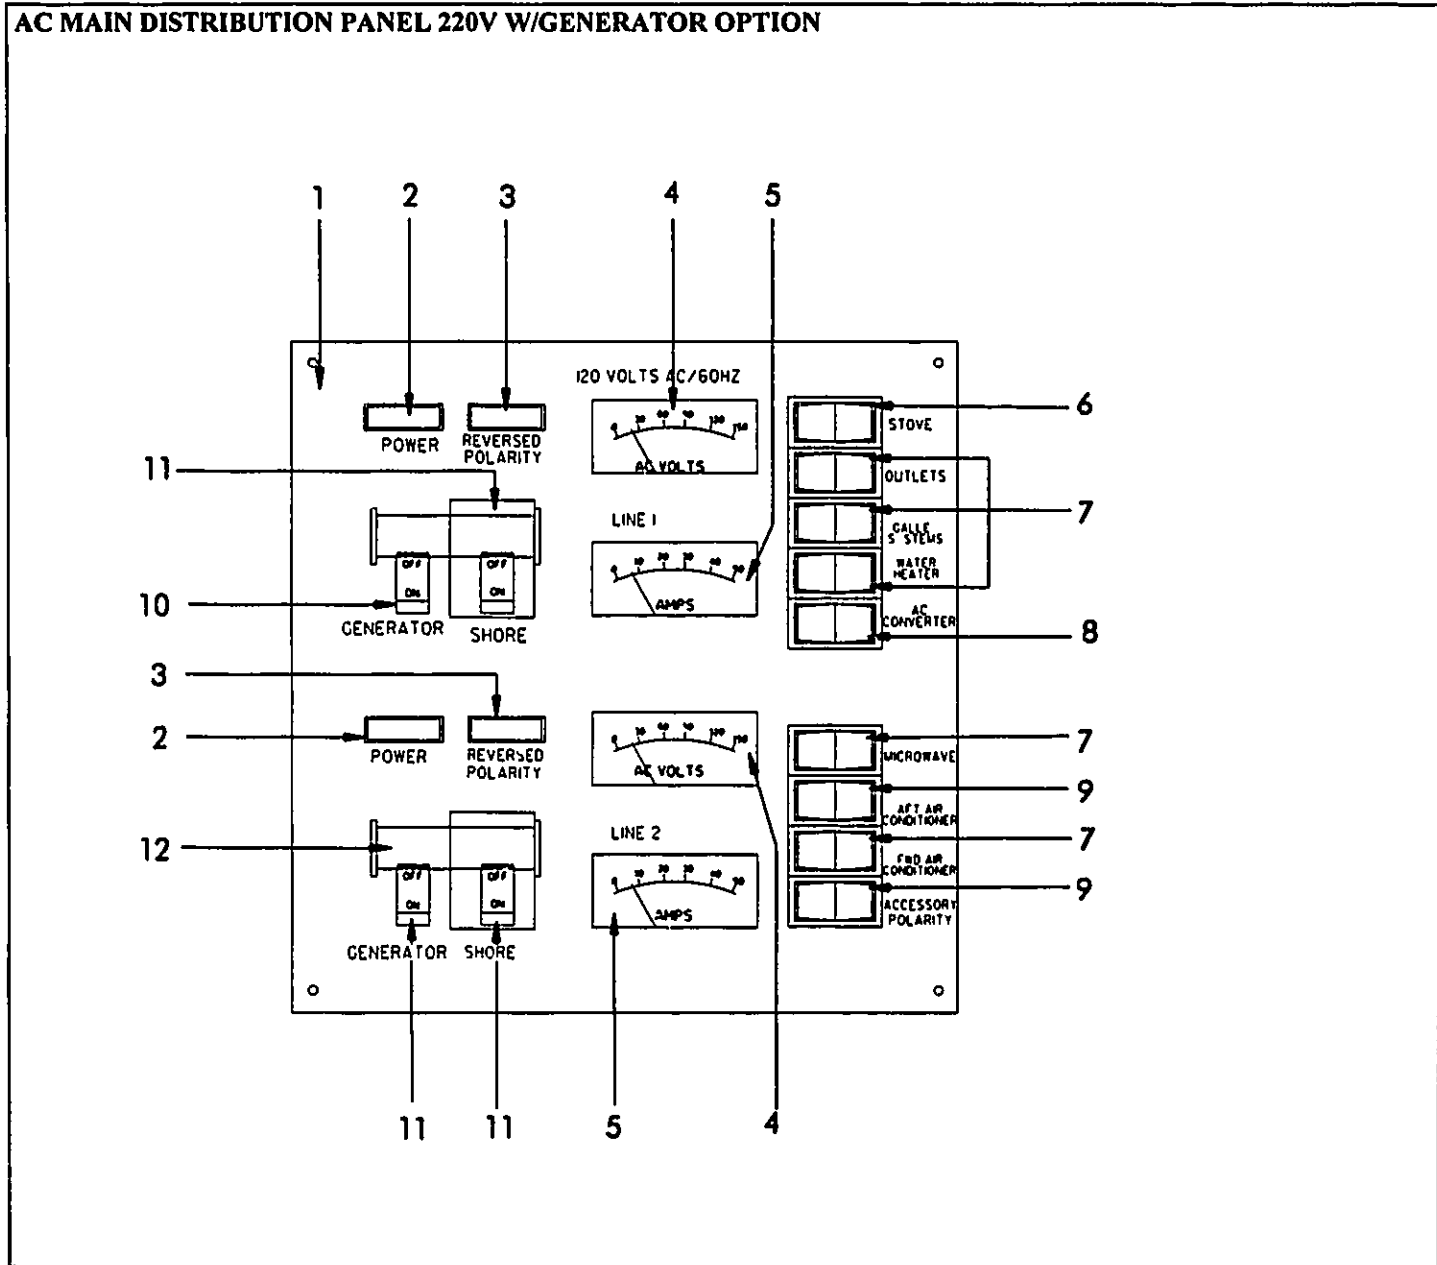

**AC MAIN DISTRIBUTION PANEL 220V
W/AIR CONDITIONER & GEN OPTION**

- 1 939736 PANEL 330DA 97 MDP AC 220V/50 W/AC & GEN
- 1110915 PANEL 330DA 97 MDP AC 220V/50 W/AC/G
- 432872 PLUG ROCKER BRKR
- 179580 BUSS BAR COPPER 1/8"X 1/2"X 6 W/10-32 HOLES
- 179606 BUSS BAR DELRON SPACER
- 2 572529 LIGHT POLARITY GREEN 125V
- 3 557611 LIGHT POLARITY RED 125V
- 4 796334 GAUGE VOLTMETER AC 0-300 ANALOG WINDOW MOUNT
- 5 767590 GAUGE AMMETER AC 0-50 ANALOG WINDOW MT SMALL
- 6 331991 BRKR/ROCK SGL POLE AC/DC HORZ 20A WHT STOVE FWD AIR CONDITIONER
- 7 332593 BRKR/ROCK SGL POLE AC/DC HORZ 10A WHT OUTLETS REFRIG /ICEMAKER WATER HEATER MICROWAVE

- 8 353326 BRKR/ROCK SGL POLE AC/DC HORZ 5A WHT A/C CONVERTER
- 9 762922 PLUG ROCKER BRKR BLK ACCESSORY
- 10 440354 BRKR/ROCK 2 POLE AC/DC VERT 20A WHT GENERATOR
- 11 648873 BRKR/ROCK 2 POLE AC/DC VERT 30A WHT SHORE POWER
- 12 340679 SLIDE ASSY SLIDE BAR MDP PANEL

1. **NOT SHOWN**
2. 767764 DOOR PLEX 330DA MDP 95
   - 776161 HINGE PLEX DOOR W/CHR BUTTON & CATCH OFFSET