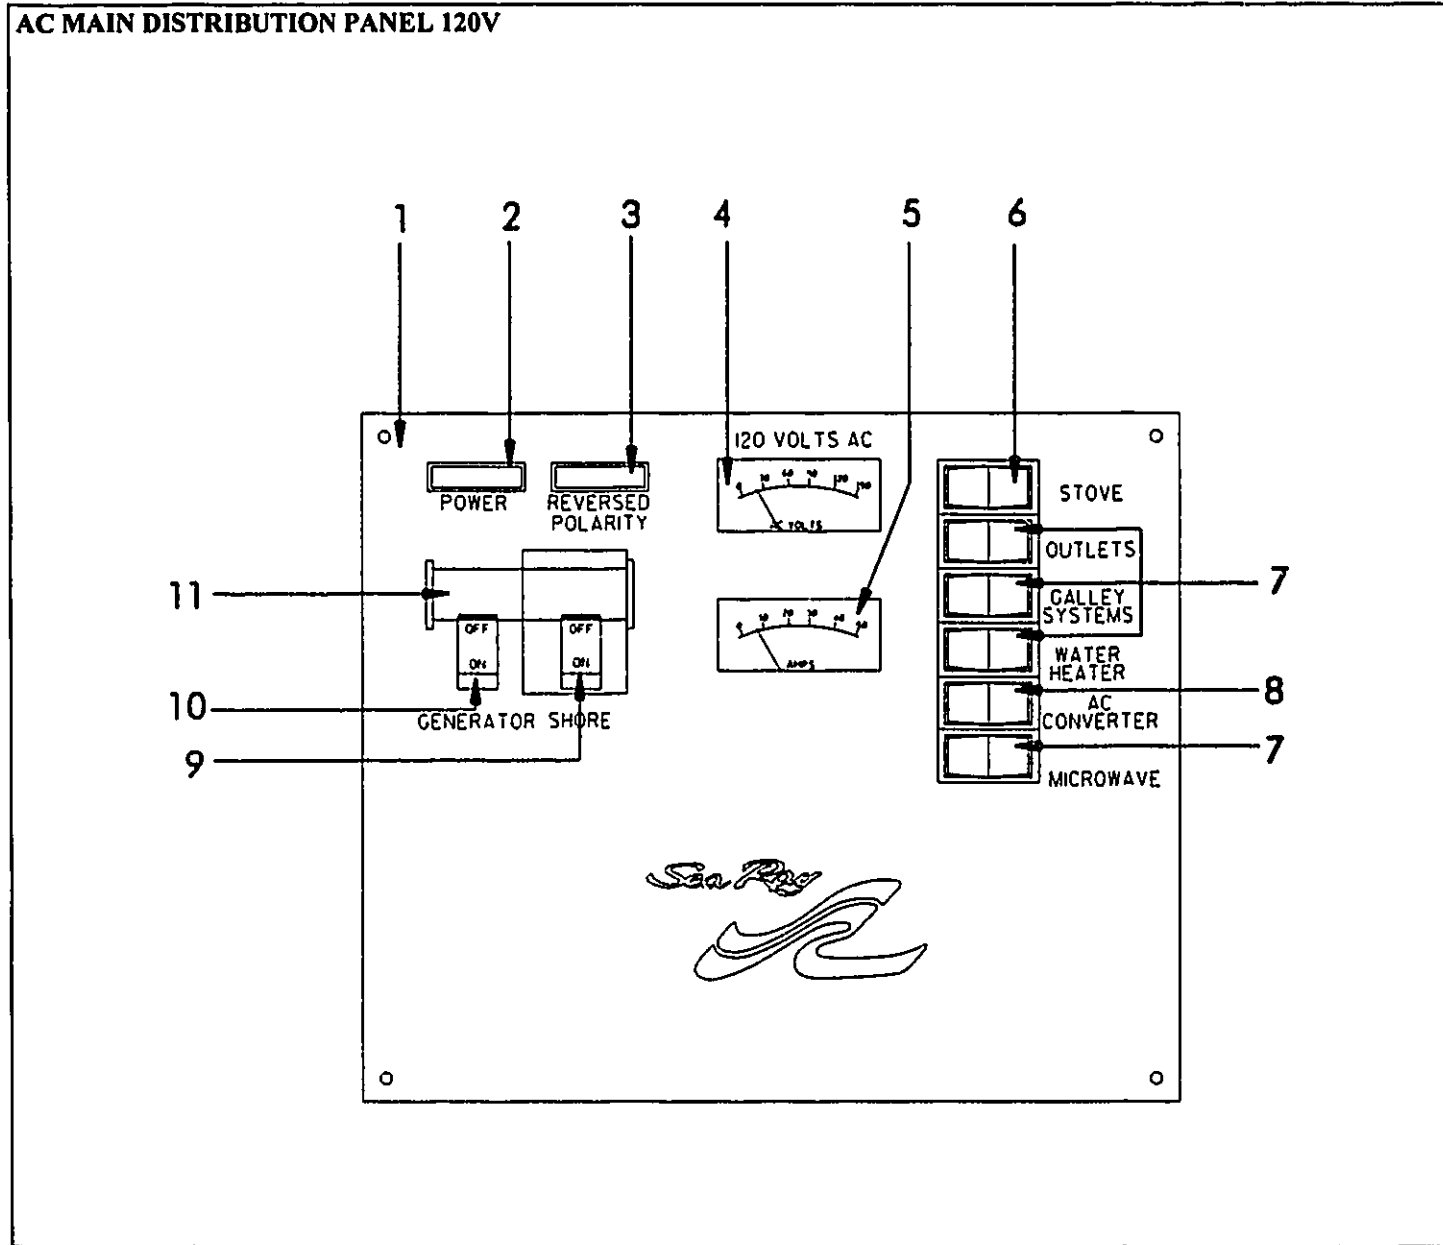

AC MAIN DISTRIBUTION PANEL 120V

- 1 939710 PANEL 330DA 97 MDP AC 120V
- 1110881 PANEL 330DA 97 MDP AC 120V (BLANK)
- 2 572529 LIGHT POLARITY GREEN 125V
- 3 557611 LIGHT POLARITY RED 125V
- 4 767608 GAUGE VOLTMETER AC 0-150 ANALOG WINDOW MT SM
- 5 767590 GAUGE AMMETER AC 0-50 ANALOG WINDOW MT SMALL
- 6 331991 BRKR/ROCK SGL POLE AC/DC HORZ 20A WHT
- 7 332031 BRKR/ROCK SGL POLE AC/DC HORZ 15A WHT
- 8 332593 BRKR/ROCK SGL POLE AC/DC HORZ 10A WHT
- 9 595926 BRKR/ROCK 2 POLE AC/DC VERT 50A WHT
- 10 648873 BRKR/ROCK 2 POLE AC/DC VERT 30A WHT
- 11 340679 SLIDE ASSY SLIDE BAR MDP PANEL

NOT SHOWN

- 767764 DOOR PLEX 330DA MDP 95
- 776161 HINGE PLEX DOOR W/CHR BUTTON & CATCH OFFSET