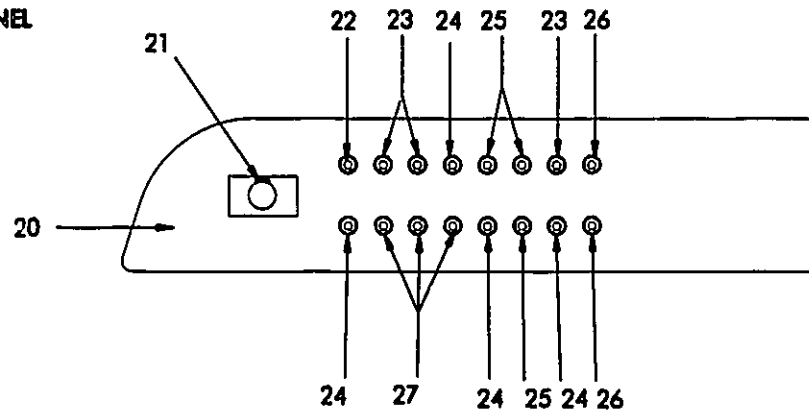

BREAKER PANEL