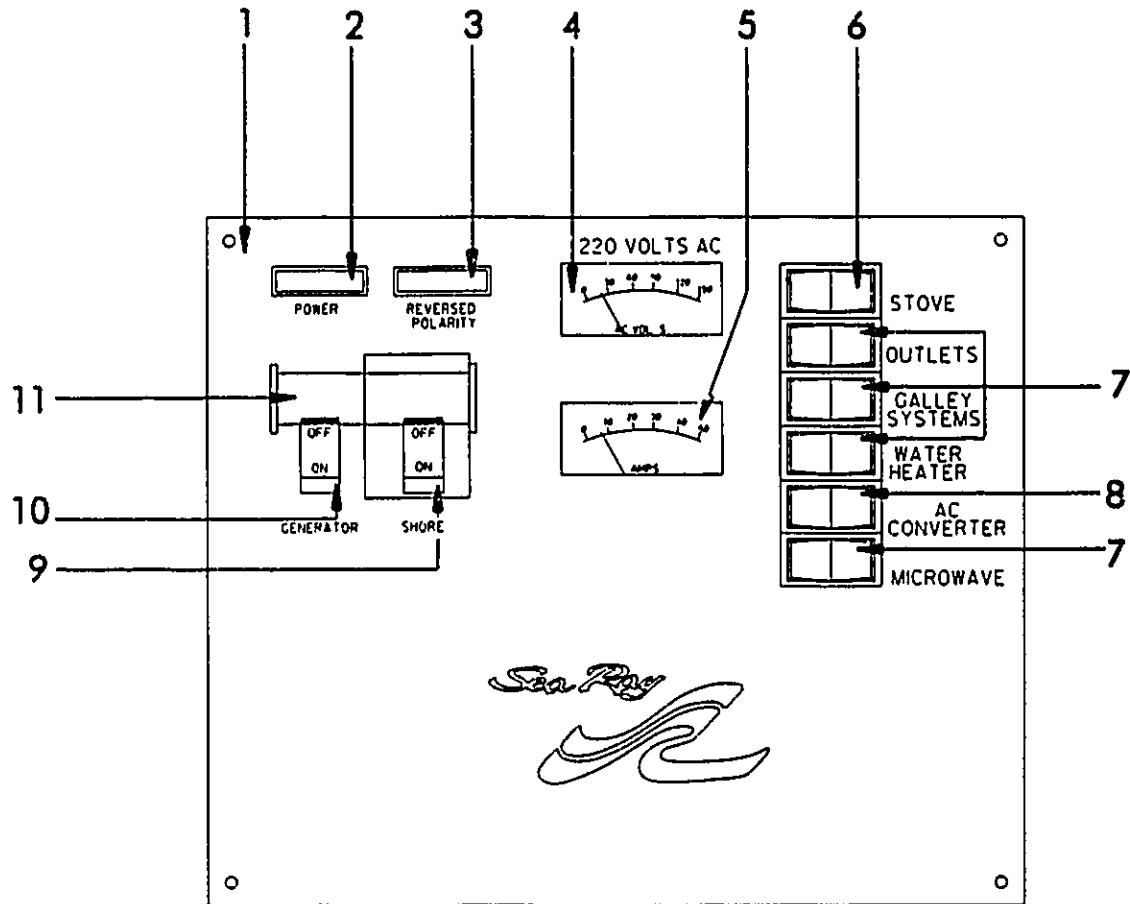

AC MAIN DISTRIBUTION PANEL 220V

AC MAIN DISTRIBUTION PANEL 220V

- 1 939744 PANEL 330DA 97 MDP AC 220V/50
- 1110907 PANEL 330DA 97 MDP AC 220V/50 (BLANK)
- 2 572529 LIGHT POLARITY GREEN 125V
- 3 557611 LIGHT POLARITY RED 125V
- 4 767608 GAUGE VOLTMETER AC 0-150 ANALOG WINDOW MT SM
- 5 767590 GAUGE AMMETER AC 0-50 ANALOG WINDOW MT SMALL

- 6 332031 BRKR/ROCK SGL POLE AC/DC HORZ 15A WHT
- 7 332593 BRKR/ROCK SGL POLE AC/DC HORZ 10A WHT
- 8 353326 BRKR/ROCK SGL POLE AC/DC HORZ 5A WHT
- 9 440354 BRKR/ROCK 2 POLE AC/DC VERT 20A WHT
- 10 648873 BRKR/ROCK 2 POLE AC/DC VERT 30A WHT
- 11 340679 SLIDE ASSY SLIDE BAR MDP PANEL

NOT SHOWN

- 767764 DOOR PLEX 330DA MDP 95
- 776161 HINGE PLEX DOOR W/CHR BUTTON & CATCH OFFSET