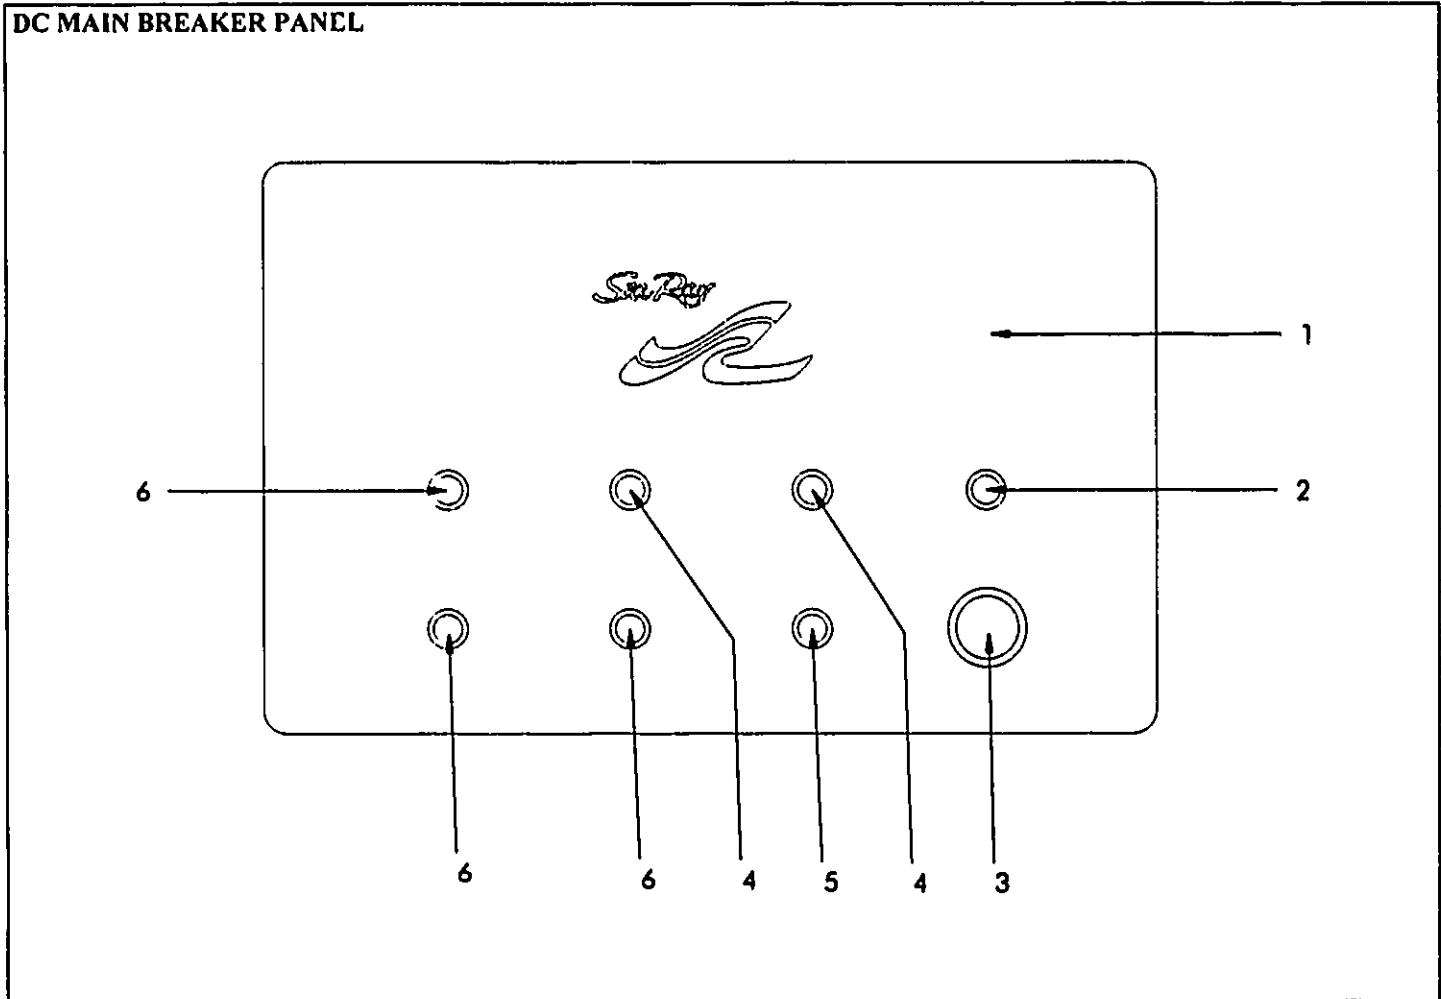

MAIN DC BREAKER

- 1111020 PANEL 330DA 97 MAIN DC BRKR
- 1111038 PANEL 330DA 97 MAIN DC BRKR (BLANK)
- 141119 BRKR MANUAL RESET KLIXON 50A
- 141101 BRKR MANUAL RESET KLIXON 10A
- 208512 BRKR MANUAL RESET KLIXON 5A
- 213785 BRKR MANUAL RESET KLIXON 60A
- 228064 BRKR MANUAL RESET KLIXON 105A