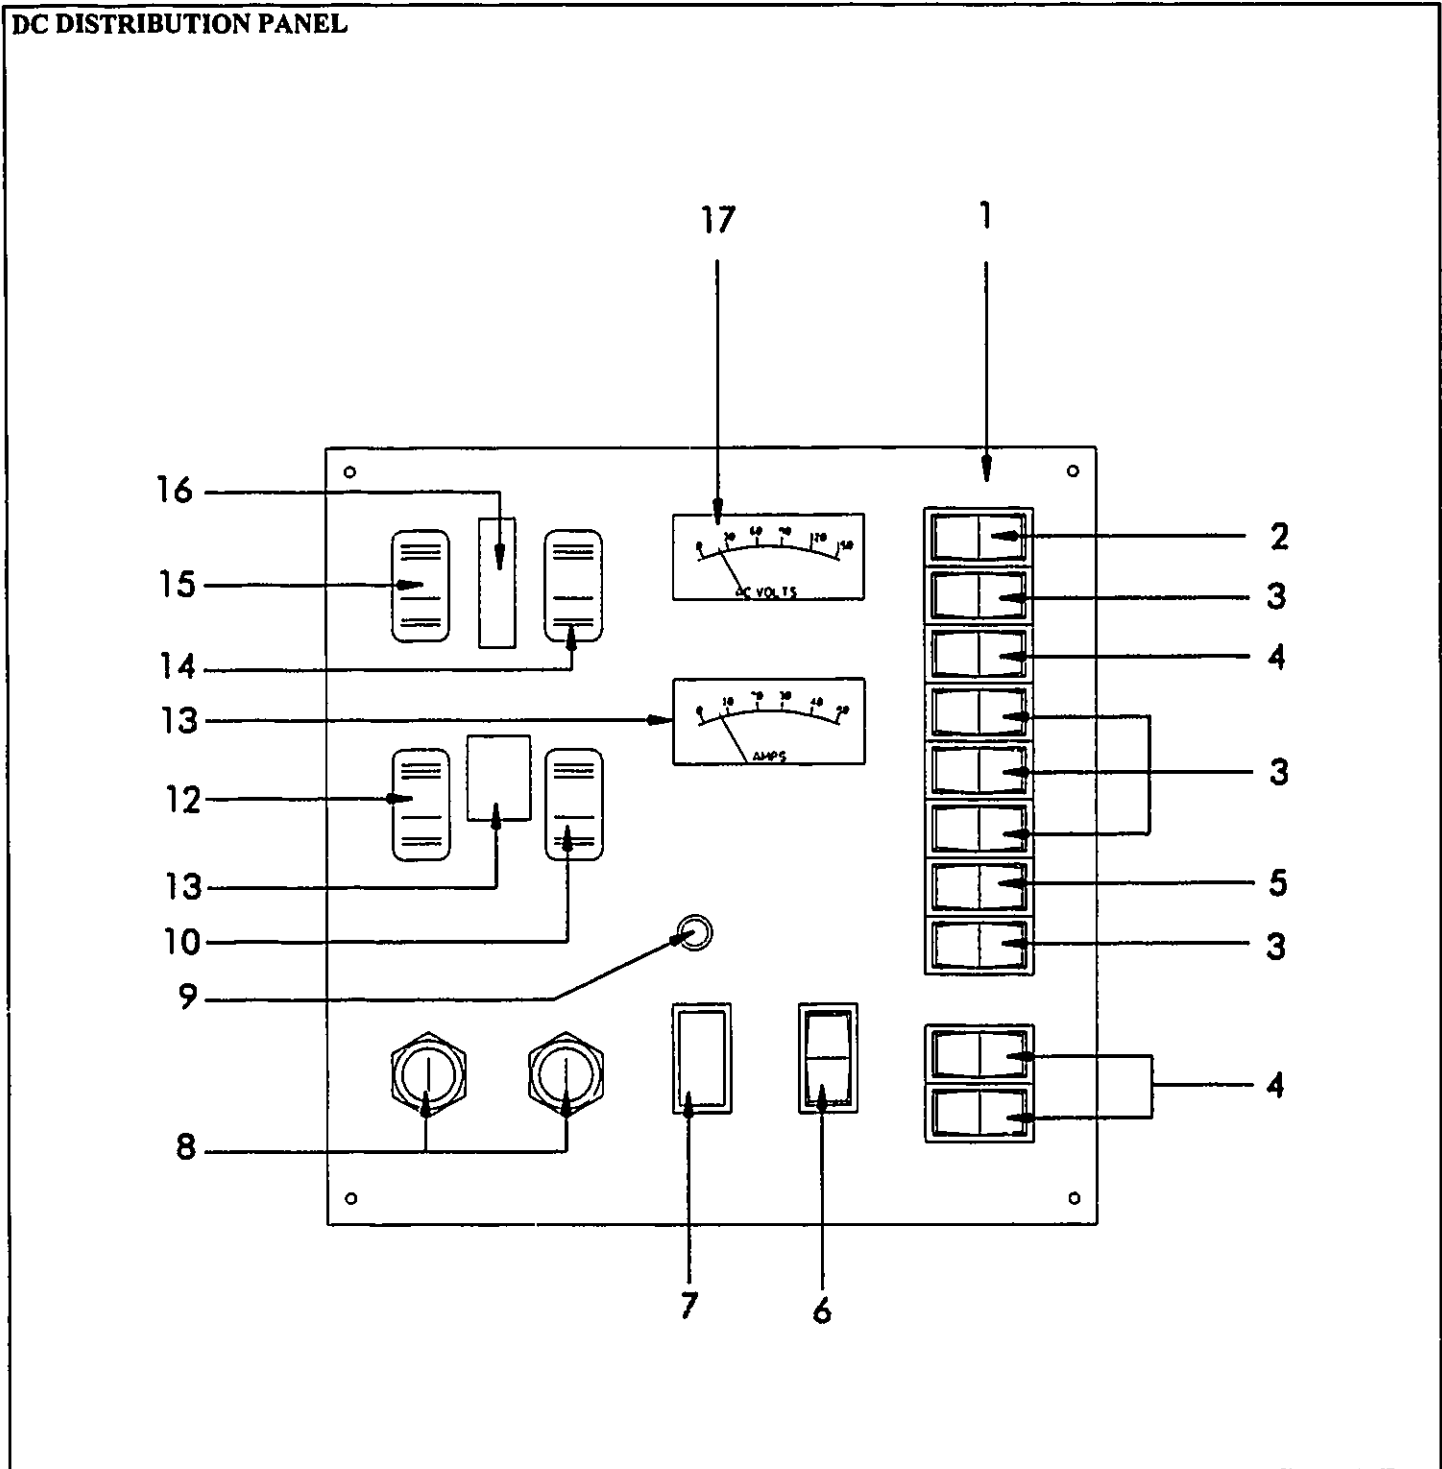

DC DISTRIBUTION PANEL